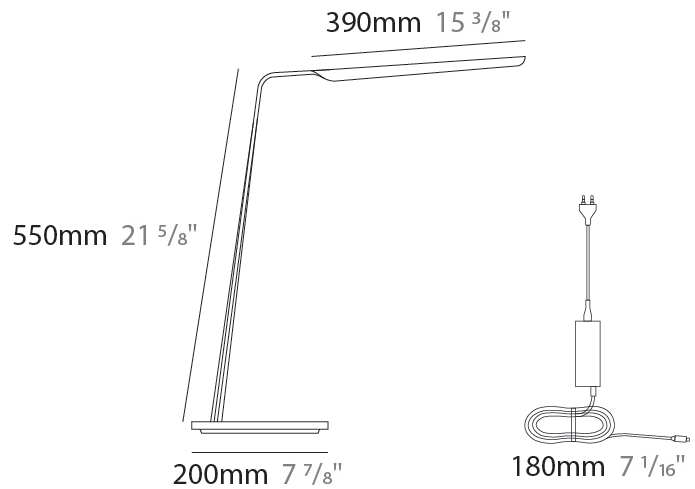

PROJECT	_____
TYPE	_____
SPECIFIER	_____
QUANTITY	_____
DATE	_____

SWAN PORTABLE

D74008- _____ - _____
base number   Color   Finish
                                 Temperature   Options

1. To build a product code in our configurator select the specify button on the base model # product page
2. To build a manual product code on this datasheet choose from the options listed below in blue font and add the suffix to the base model #

GENERAL

Series: Swan
Brand: Tunto
Division: Design
Mounting Type: Portable
Mounting Location: Table
Subcategory: Table

PHYSICAL

Shape: Abstract
Length (mm): 390
Length (in): 15 ³/₈
Height (mm): 550
Height (in): 21 ⁵/₈
Light Distribution: Direct
Fixture Finish: WAL / ASH / OAK / BLK / WHI
Fixture Material: Wood
Cable Details: 180mm / 70.87" cord and plug

ELECTRICAL

Lamp Type: LED
Input Wattage (W): 20
Dimming: Touch Dimming
Driver Location: Inline Transformer Plug
Input Voltage (V): 120

LED

Color Temperature (°K): 2700 / 3000
Max. Delivered Lumen (lm): 660 - 1090
CRI: >93 CRI
Lamp Life (hrs): 50000

OPTICAL

RATINGS AND CERTIFICATIONS

Certified By: Certified for North American Standards
IP rating: IP20