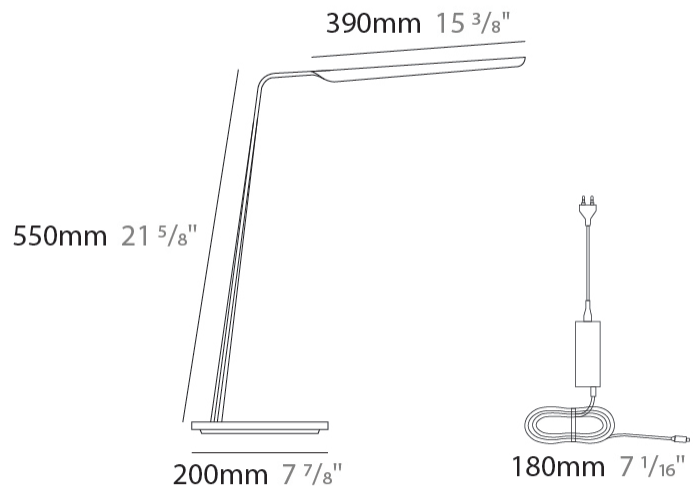

PROJECT
TYPE
SPECIFIER
QUANTITY
DATE

SWAN PORTABLE

D74007- -

base number
Color   Finish
Temperature   Options

1. To build a product code in our configurator select the specify button on the base model # product page
2. To build a manual product code on this datasheet choose from the options listed below in blue font and add the suffix to the base model #

GENERAL

Series: Swan
Brand: Tunto
Division: Design
Mounting Type: Portable
Mounting Location: Table
Subcategory: Task

PHYSICAL

Shape: Abstract
Length (mm): 390
Length (in): 15 ³/₈
Height (mm): 550
Height (in): 21 ⁵/₈
Light Distribution: Indirect
Fixture Finish: [WAL / OAK / BLK / WHI](#)
Holder Finish: White
Fixture Material: Wood

ELECTRICAL

Lamp Type: LED
Input Wattage (W): 14
Dimming: Touch Dimming
Driver Location: Inline Transformer Plug
Input Voltage (V): 120

LED

Color Temperature (°K): [2700 / 3000](#)
Max. Delivered Lumen (lm): 660
CRI: >93 CRI
Lamp Life (hrs): 50000

OPTICAL

RATINGS AND CERTIFICATIONS

Certified By: Certified for North American Standards
IP rating: IP20